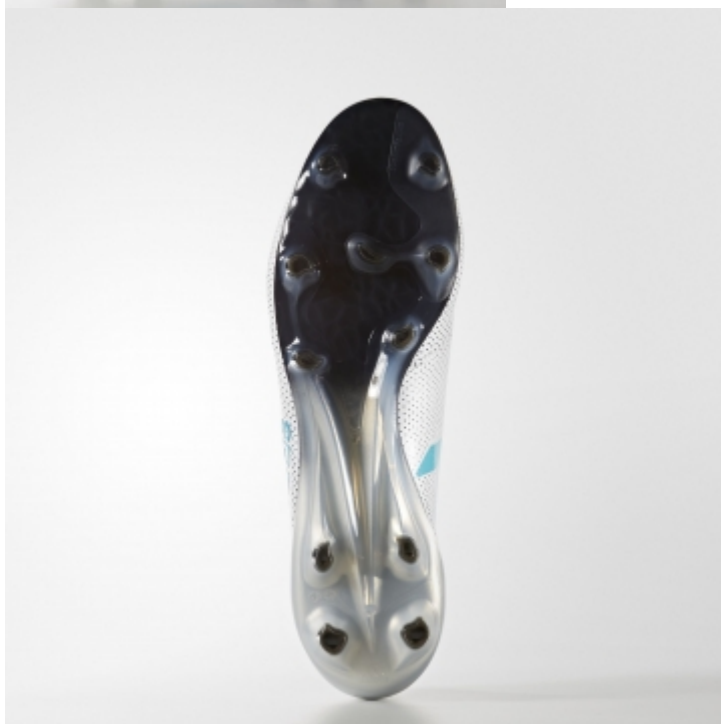

Adidas Ace 17.1 Firm Ground Cleats White/Blue/Grey

X 17.1 FIRM GROUND CLEATS

LIGHT UP THE FIELD WITH ELECTRIC SPEED.

Spark runs. Burn past defenders. Turn an inch of space into a chance, and finish in a flash. Light up the field in X. These soccer cleats feature a techfit® upper for supreme stability with zero wear-in time. Designed for explosive speed on firm ground.

- Experience zero wear-in time with a techfit® compression upper that molds perfectly to your foot the instant you slip it on; One-piece upper offers a snug fit for ultra-fast moves

- Knit upper allows natural movement, while a mid-cut design supports supreme stability
- Control the ball in all conditions with NON STOP GRIP (NSG), a thin layer of raised dots applied to the upper that keeps the ball glued to your feet
- Unleash speed and traction on firm ground (dry, natural grass) with the extremely lightweight SPRINTFRAME FG outsole
- Synthetic and textile upper / Synthetic lining / Synthetic outsole
- Imported

Price: \$190.00

Men's Shoe Size *

Quantity *

Add to cart

Source URL: <http://suleyssoccer.com/content/adidas-ace-171-firm-ground-cleats-whitebluegrey>